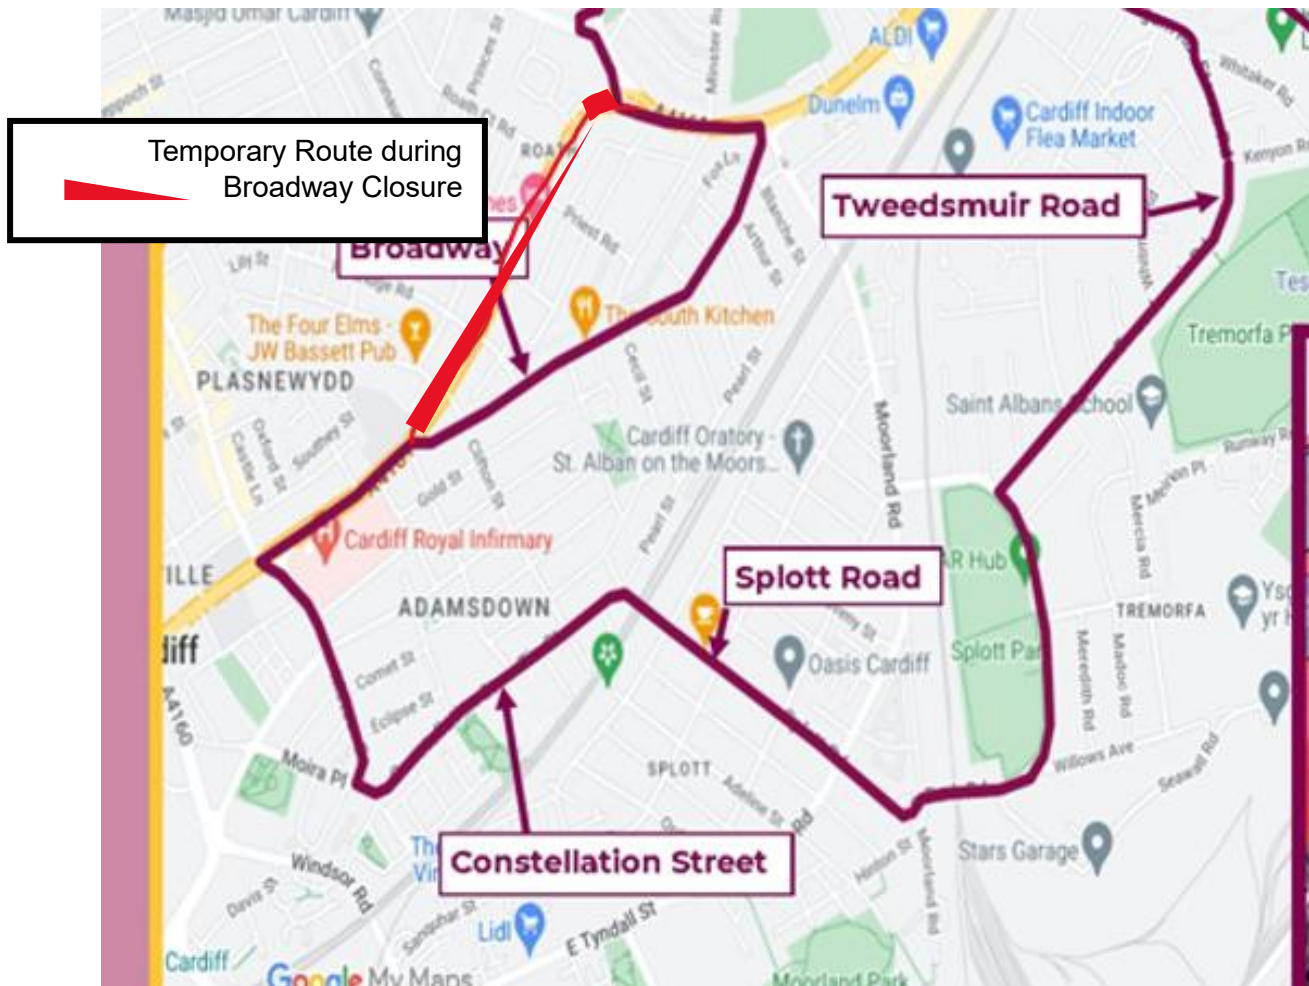

TEMPORARY ROUTE FOR 614 SERVICE

Temporary Stops along Newport Road:

- 08:08 - Elm Street
- 08:11 - Oakfield Street
- 08:15 - Waterloo Road